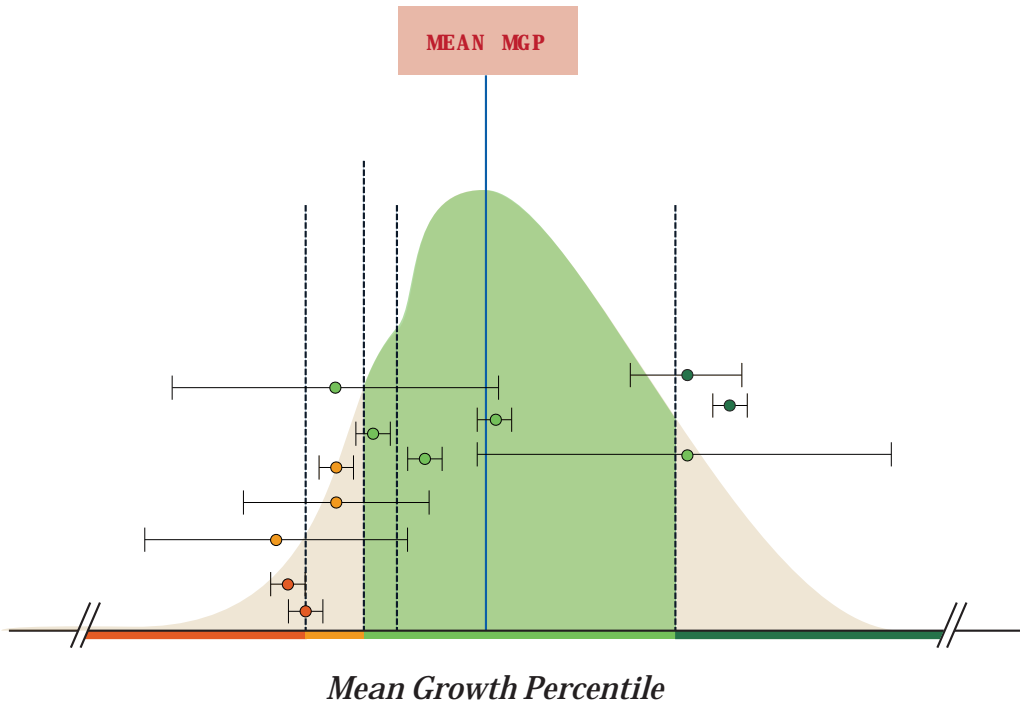

FIGURE 2. HEDI CLASSIFICATION DIAGRAM

$| \text{---} |$ = The confidence interval for a principal's MGP SD = Standard Deviation

How are 3012-d Growth Score Points for Principals with Grades 4-8 Assigned in 2022-23?

— FIGURE 3. 2022-23 HEDI POINT CLASSIFICATION

	HEDI Points	Min MGP	Max MGP
	0	24.0	29.0
	1	29.5	31.5
	2	32.0	33.0
	3	33.5	33.5
	4	34.0	34.0
	5	34.5	34.5
	6	35.0	35.0
	7	35.5	35.5
	8	36.0	36.0
	9	36.5	36.5
	10	37.0	37.0
	11	37.5	37.5
	12	38.0	38.0
	13	31.0	40.0
	14	40.5	42.0
	15	39.0	47.5
	16	48.0	52.0
	17	52.5	61.0
	18	60.0	61.0
	19	61.5	63.5
	20	64.0	82.0