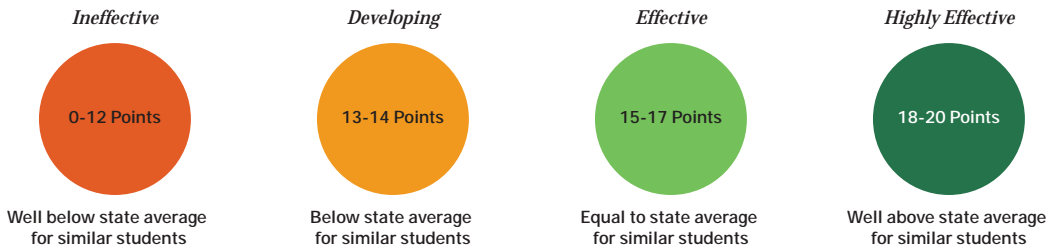

FIGURE 2. HEDI CLASSIFICATION DIAGRAM

$| \text{---} |$ = The confidence interval for a principal's MGP SD = Standard Deviation

How are 3012-d Growth Score Points for Principals with Grades 4-8 Assigned in 2022-23?

— FIGURE 3. 2022-23 HEDI POINT CLASSIFICATION

	HEDI Points	Min MGP	Max MGP
	0	24.0	29.0
	1	29.5	31.5
	2	32.0	33.0
	3	33.5	33.5
	4	34.0	34.0
	5	34.5	34.5
	6	35.0	35.0
	7	35.5	35.5
	8	36.0	36.0
	9	36.5	36.5
	10	37.0	37.0
	11	37.5	37.5
	12	38.0	38.0
	13	31.0	40.0
	14	40.5	42.0
	15	39.0	47.5
	16	48.0	52.0
	17	52.5	61.0
	18	60.0	61.0
	19	61.5	63.5
	20	64.0	82.0